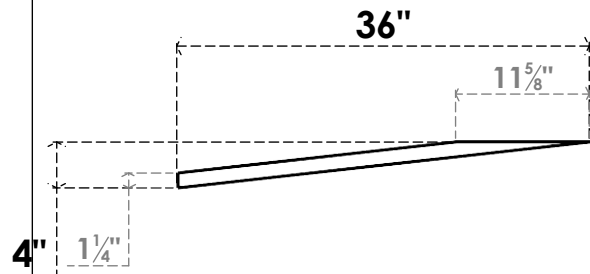

ITEM NUMBER: BRCPC060X36000X04000TRA

6"W X 36"D X 4"H TRADITIONAL ARCHITECTURAL GRADE PVC CLOSED KNEE BRACE

SIDE PROFILE

FRONT PROFILE

ISOMETRIC

EKENA MILLWORK
2300 WEST MAIN ST.
CLARKSVILLE, TX 75426
TOLL FREE: 866-607-0453
WWW.EKENAMILLWORK.COM