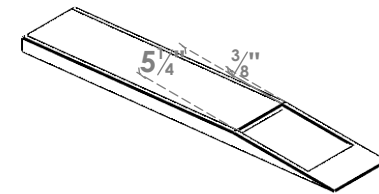

ITEM NUMBER: BRCPC060X36000X04000TRA

6"W X 36"D X 4"H TRADITIONAL ARCHITECTURAL GRADE PVC CLOSED KNEE BRACE

SIDE PROFILE

FRONT PROFILE

ISOMETRIC

EKENA MILLWORK
2300 WEST MAIN ST.
CLARKSVILLE, TX 75426
TOLL FREE: 866-607-0453
WWW.EKENAMILLWORK.COM