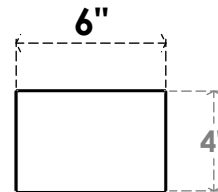

ITEM NUMBER: BRCPC060X36000X04000TRA

6"W X 36"D X 4"H TRADITIONAL ARCHITECTURAL GRADE PVC CLOSED KNEE BRACE

SIDE PROFILE

FRONT PROFILE

ISOMETRIC

EKENA MILLWORK
2300 WEST MAIN ST.
CLARKSVILLE, TX 75426
TOLL FREE: 866-607-0453
WWW.EKENAMILLWORK.COM